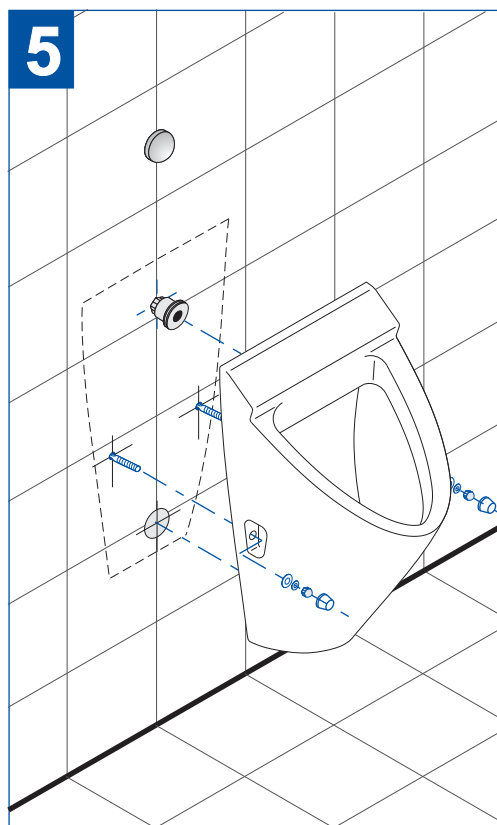

MINOR

E INSTRUCCIONES DE MONTAJE

GB INSTALLATION INSTRUCTIONS

F INSTRUCTIONS DE MONTAJE

The logo for the brand 'gala' features a stylized blue icon of a water drop or wave to the left of the word 'gala' in a bold, blue, sans-serif font.