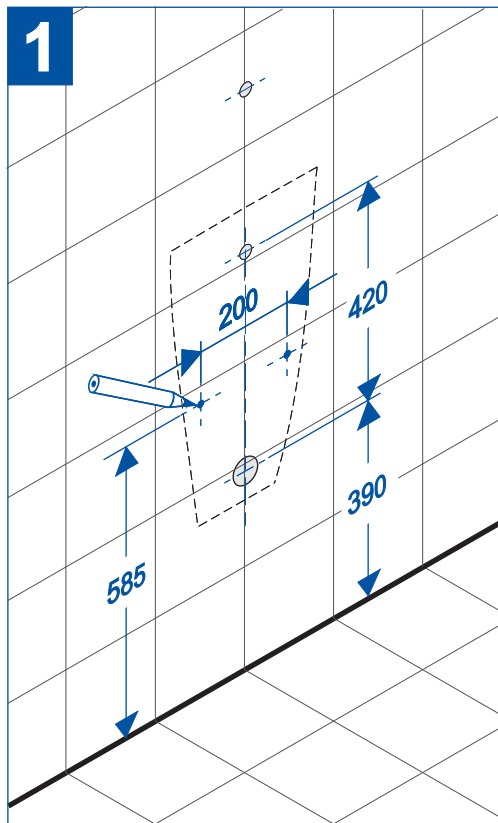

MINOR

E INSTRUCCIONES DE MONTAJE

GB INSTALLATION INSTRUCTIONS

F INSTRUCTIONS DE MONTAJE

The logo for the brand 'gala' features a stylized blue icon of a water drop or wave to the left of the word 'gala' in a bold, blue, sans-serif font.