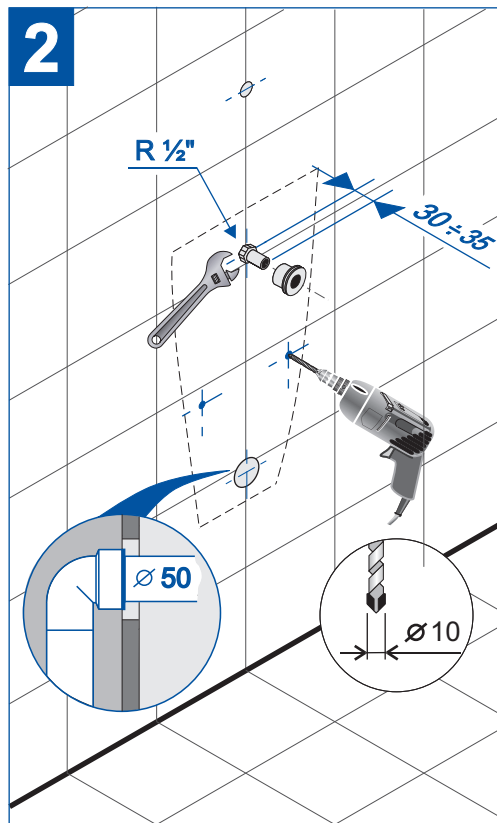

MINOR

E INSTRUCCIONES DE MONTAJE

GB INSTALLATION INSTRUCTIONS

F INSTRUCTIONS DE MONTAJE

The logo for the brand 'gala' features a stylized blue icon of a water drop or wave to the left of the word 'gala' in a bold, blue, sans-serif font.