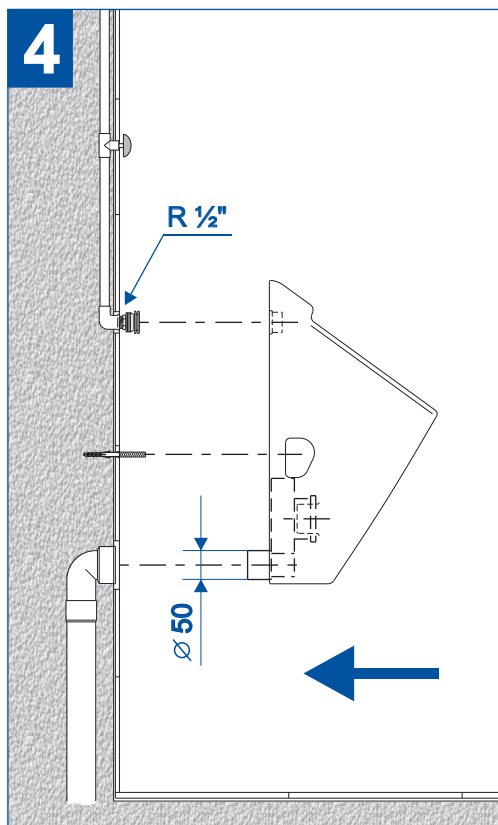

MINOR

E INSTRUCCIONES DE MONTAJE

GB INSTALLATION INSTRUCTIONS

F INSTRUCTIONS DE MONTAJE

The logo for the brand 'gala' features a stylized blue icon of a water drop or wave to the left of the word 'gala' in a bold, blue, sans-serif font.