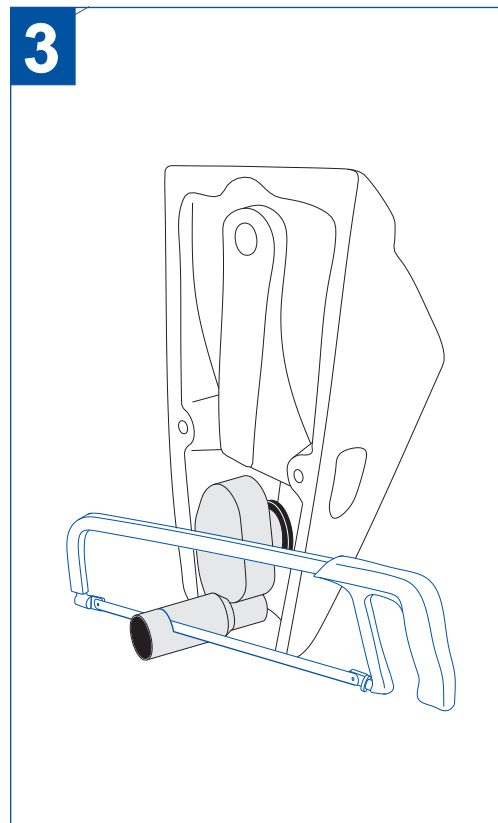

MINOR

E INSTRUCCIONES DE MONTAJE

GB INSTALLATION INSTRUCTIONS

F INSTRUCTIONS DE MONTAJE

The logo for the brand 'gala' features a stylized blue icon of a water drop or wave to the left of the word 'gala' in a bold, blue, sans-serif font.