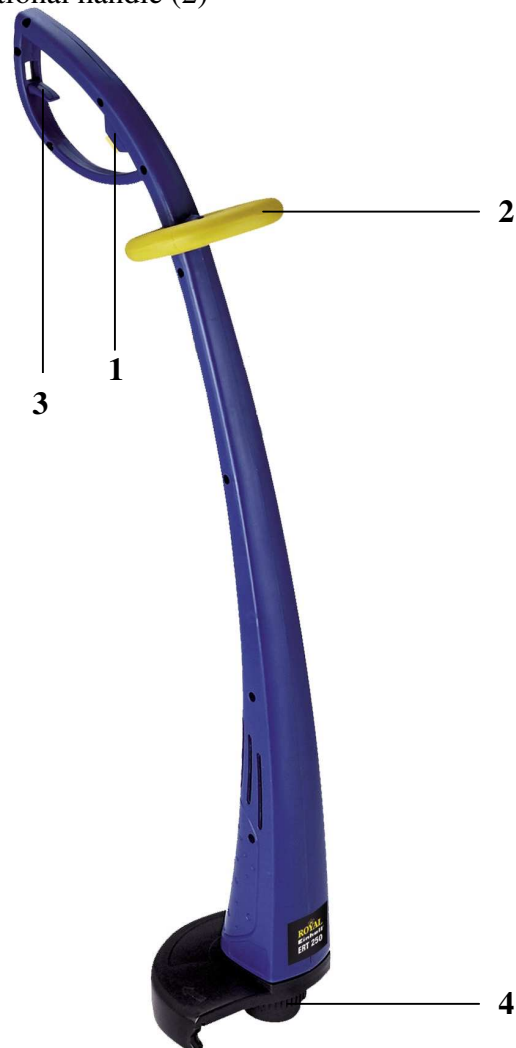

Electric Lawn-Trimmer ERT 250

Art.-No.: **34.013.20**

bar code: 4006825348132

sales unit: 20 pcs

For cutting grass in hard to get into zones, like along fences and walls, between and under bushes, everywhere the lawn mower cannot be used any longer or where the grass is already too high. With its strong motor of 250 watts the Einhell lawn trimmer ERT 250 is a practical helper to keep the garden tidy. The rotating nylon thread \varnothing 1.3 mm cuts the grass as neat as the knife of the lawn mower.

Features:

- Robust universal motor
- Housing and additional handle made of impact resisting high quality plastics
- ON-/OFF-switch (1)
- Comfortable twin-hand operation due to the additional handle (2)
- cable strain relief (3)
- twin-cutting thread (4)
- automatic push-feed of thread (4)

Technical data:

- Motor: 230 V ~ 50 Hz
- Power: 250 watts
- no load speed: 12.400 min⁻¹
- cutting width: 200 mm
- Nylon thread: \varnothing 1.3 mm
- Thread length: 6 m
- Weight: 1.5 kg

As special accessory available:

Spare line
thread- \varnothing : 1.3 mm, thread length: 6 m, contents: 2 pcs

Art.-No.: **34.051.34**

bar code: 4006825348194