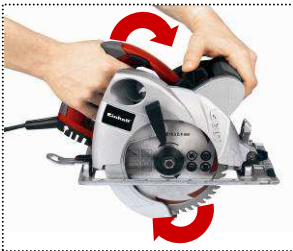

RED

RT-CS 190 L

Hand Held Circular Saw

This hand held circular saw offers large cutting depth with appropriate power. Sturdy packed and with a large handle, thus it lies always safety in your hand. Further quality features are the softstart-function, a LED-light and a laser as well as the toolless adjustment of the cutting depth and the tilt angle. The quick-opener for easy dunking and the saw blade lock will likewise inspire you.

Features

- Soft start
- Laser + LED lamp
- Quick opener for saw blade protection
- Toolless adjustment (cutting depth, tilt angle)
- Large handle
- Saw blade lock for easy saw blade change
- Key for changing the saw blade on the saw table
- Parallel guide
- Saw blade protection housing made of magnesium
- Softgrip
- Cable clip

RED

RT-CS 190 L

Hand Held Circular Saw

Logistic Information

Type:	RT-CS 190 L
Art.-No.:	43.309.20
Ident-No.:	01017
Bar code:	4006825 537536
Packaging:	410 x 270 x 260 mm
Sales unit:	3 pcs
20'':	888 pcs
40'':	1,584 pcs
40'' HC:	1,782 pcs
Net weight:	5.34 kg
Gross weight:	6.40 kg

Technical Data

■ Mains:	230 V ~ 50 Hz
■ Power rating:	1,500 W
■ Idle speed:	5,200 rpm
■ Cutting depth 90°/ 45°:	66 mm / 44 mm
■ TCT saw blade:	Ø 190 x Ø 30 mm, 24 teeth
■ Product weight:	5.15 kg