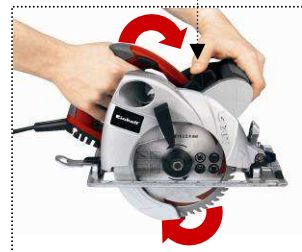

RED

RT-CS 190 L

Hand Held Circular Saw

This hand held circular saw offers large cutting depth with appropriate power. Sturdy packed and with a large handle, thus it lies always safety in your hand. Further quality features are the softstart-function, a LED-light and a laser as well as the toolless adjustment of the cutting depth and the tilt angle. The quick-opener for easy dunking and the saw blade lock will likewise inspire you.

Features

- Soft start
- Laser + LED lamp
- Quick opener for saw blade protection
- Toolless adjustment (cutting depth, tilt angle)
- Large handle
- Saw blade lock for easy saw blade change
- Key for changing the saw blade on the saw table
- Parallel guide
- Saw blade protection housing made of magnesium
- Softgrip
- Cable clip

RED

RT-CS 190 L

Hand Held Circular Saw

Logistic Information

Type:	RT-CS 190 L
Art.-No.:	43.309.20
Ident-No.:	01017
Bar code:	4006825 537536
Packaging:	410 x 270 x 260 mm
Sales unit:	3 pcs
20'':	888 pcs
40'':	1,584 pcs
40'' HC:	1,782 pcs
Net weight:	5.34 kg
Gross weight:	6.40 kg

Technical Data

■ Mains:	230 V ~ 50 Hz
■ Power rating:	1,500 W
■ Idle speed:	5,200 rpm
■ Cutting depth 90°/ 45°:	66 mm / 44 mm
■ TCT saw blade:	Ø 190 x Ø 30 mm, 24 teeth
■ Product weight:	5.15 kg